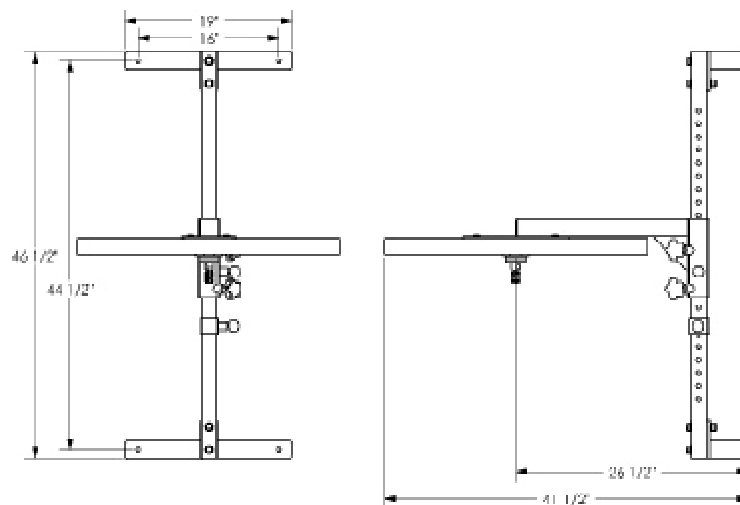

BALAZS 24-INCH ADJUSTABLE SPEED BAG PLATFORM

SBP24

SBP24

- Ideal for people of all ages, abilities and heights.
- Wheelchair accessible.
- Height adjustment: 24 inches.
- 1¾-inch thick Maple hardwood speed bag drum, chosen for its weight, durability and beauty.
- Speed bag platform drum available in 24 or 30-inch diameter.
- Professional-grade swivel included.
- Heavy-gauge steel construction.
-11 Gauge steel tubing.
- All steel surfaces are powder coated for scratch resistance and durability.
- Standard finish is Antique Silver.
- Stainless steel upright.
- Multiple pop-pins for safety and ease of use when raising and lowering speed bag platform.
- Corner-locking screws reduce vibration.
- Holes align for 16-inch on-center studs.
- Made in U.S.A.

Shown with 24-inch drum.

The 24-inch or 30-inch speed bag drums accommodate all size speed bags. The 24-inch drum is lighter and easier to adjust. More demanding users will appreciate the increased responsiveness of the heavier 30-inch drum.

		Height Adjustment	Mounting Hole Centers	Vertical Wall Space	Distance from Wall	Weight
MS0057-24	SBP-24 with 24 in. drum	24	16	46.5	38.5	74
MS0057-30	SBP-24 with 30 in. drum	24	16	46.5	41.5	82