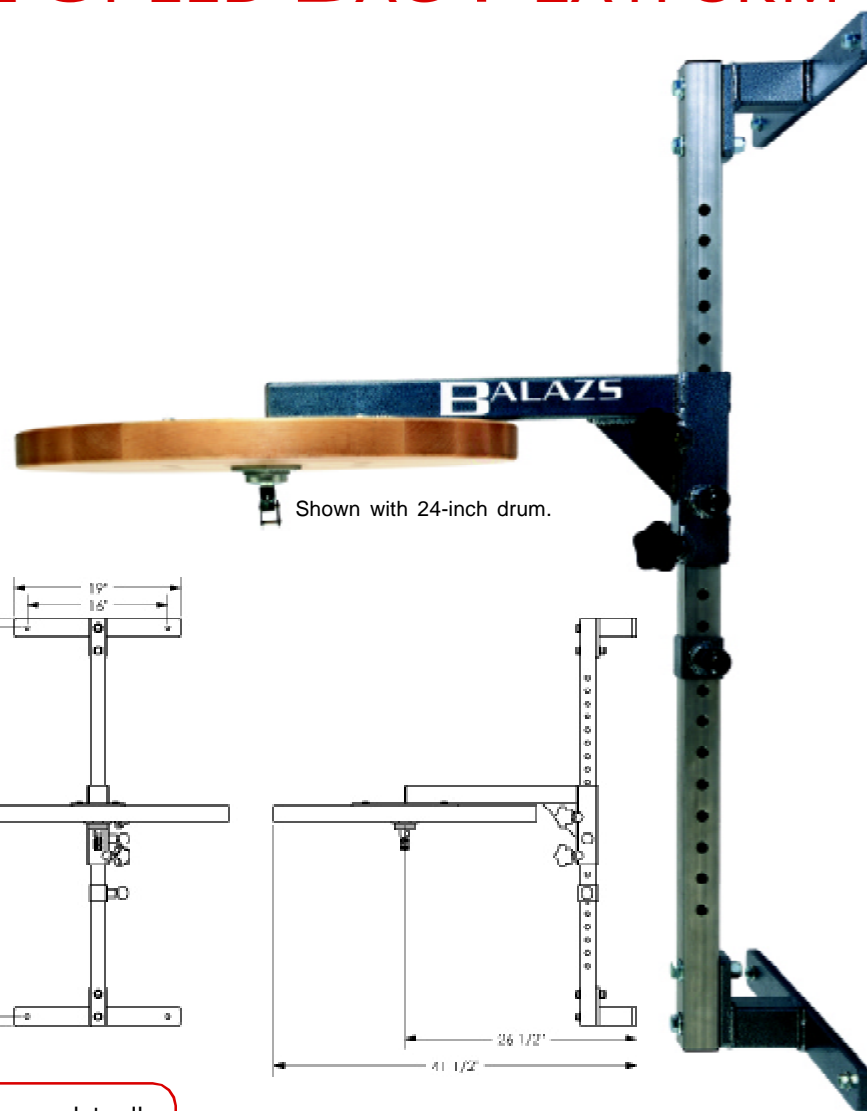

BALAZS 24-INCH ADJUSTABLE SPEED BAG PLATFORM

SBP24

SBP24

- Ideal for people of all ages, abilities and heights.
- Wheelchair accessible.
- Height adjustment: 24 inches.
- 1¾-inch thick Maple hardwood speed bag drum, chosen for its weight, durability and beauty.
- Speed bag platform drum available in 24 or 30-inch diameter.
- Professional-grade swivel included.
- Heavy-gauge steel construction.
-11 Gauge steel tubing.
- All steel surfaces are powder coated for scratch resistance and durability.
- Standard finish is Antique Silver.
- Stainless steel upright.
- Multiple pop-pins for safety and ease of use when raising and lowering speed bag platform.
- Corner-locking screws reduce vibration.
- Holes align for 16-inch on-center studs.
- Made in U.S.A.

Shown with 24-inch drum.

The 24-inch or 30-inch speed bag drums accommodate all size speed bags. The 24-inch drum is lighter and easier to adjust. More demanding users will appreciate the increased responsiveness of the heavier 30-inch drum.

		Height Adjustment	Mounting Hole Centers	Vertical Wall Space	Distance from Wall	Weight
MS0057-24	SBP-24 with 24 in. drum	24	16	46.5	38.5	74
MS0057-30	SBP-24 with 30 in. drum	24	16	46.5	41.5	82